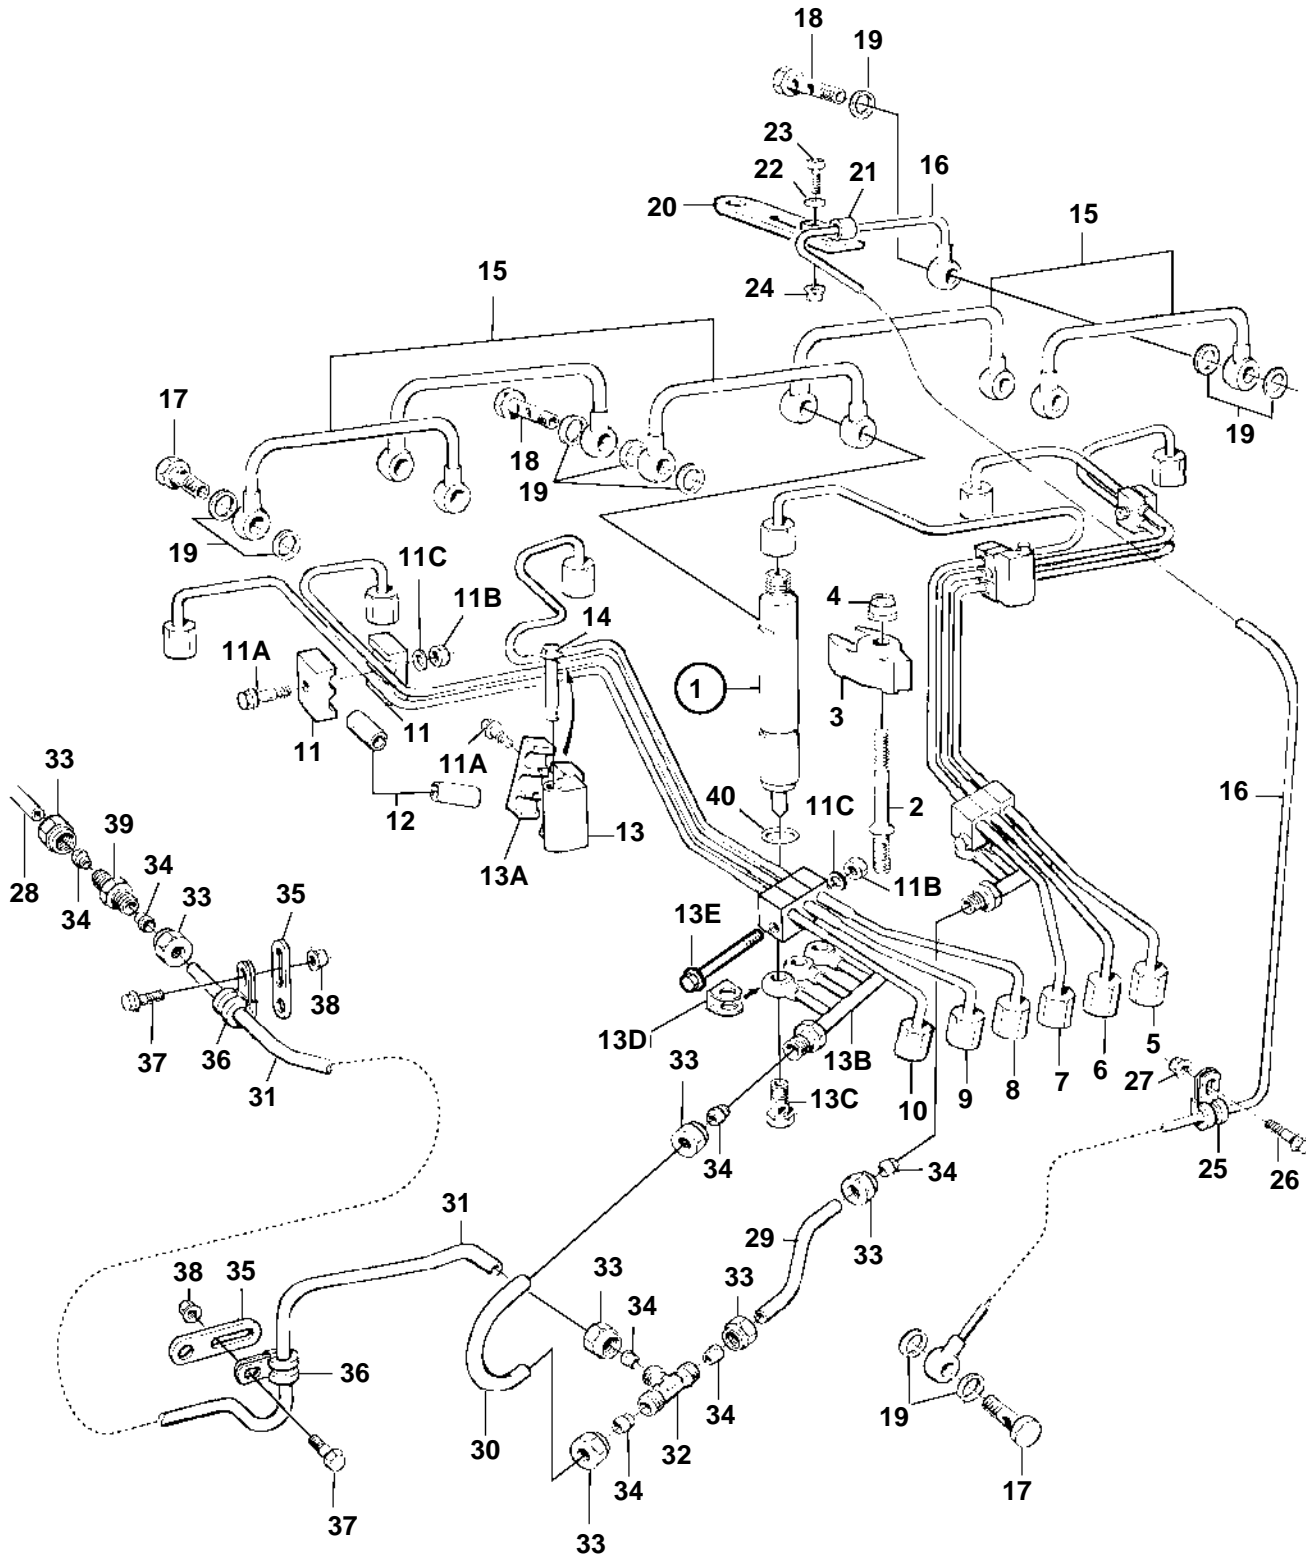

TAMD162C-C, TAMD163A-A

16051

TAMD162C-C, TAMD163A-A

REF	PART NO.	QTY	DESCRIPTION	SEE SEC.	NOTES
1	3825987	6	Injector		
	3803385	6	Injector, exch		Exchange unit
				2685	
2	470560	6	Stud		
3	1543497	6	Yoke		
4	1543499	6	Nut		
5	849804	1	Delivery pipe, jacketed		CYL 1
6	849805	1	Delivery pipe, jacketed		CYL 2
7	849806	1	Delivery pipe, jacketed		CYL 3
8	849807	1	Delivery pipe, jacketed		CYL 4
9	849808	1	Delivery pipe, jacketed		CYL 5
10	849809	1	Delivery pipe, jacketed		CYL 6
11	865834	4	Clamp		2 PIPES
11A	940101	6	Screw		
11B	949278	4	Lock nut		
11C		4	Washer		
12		X	Hose		L=20mm
13	865835	1	Retainer		CYL 1,2,3
	865841	1	Retainer		CYL 4,5,6
13A	3826354	2	Clamp		3 PIPES
13B	865833	2	Leak-off pipe		
13C	74033	6	Hollow screw		
13D	845953	6	Gasket		
13E	948081	2	Screw		(955279)
14	965181	2	Screw		
15	1543683	5	Tube		
16	862142	1	Leak-off line		
17	74033	2	Hollow screw		L=16mm
18	966834	5	Hollow screw		L=24mm
19	947620	19	Gasket		ALT
	18811	19	Gasket		ALT
20	965534	1	Bracket		
21	121563	1	Clamp		
22	955892	1	Washer		
23	956094	1	Screw		
24	945407	1	Flange nut		
25	947191	1	Clamp, fuel filter bracket		
26	946440	1	Flange screw, fuel filter bracket		
27	945408	1	Flange nut, fuel filter bracket		
28	3826080	1	Fuel pipe, leakage sensor	1189	
29	3826753	1	Pipe		
30	3826755	1	Pipe		
31	3826754	1	Pipe		
32	957123	1	T-nipple		
33	956983	7	Nut		
34	956969	7	Ferrule		
35	965534	1	Bracket, starter cover		
	965534	2	Bracket, crankcase vent.		
36	952625	3	Clamp		
37	946934	3	Flange screw		
38	945407	3	Flange nut		
39	957055	1	Nipple		
40		X	Sealing ring	1803	